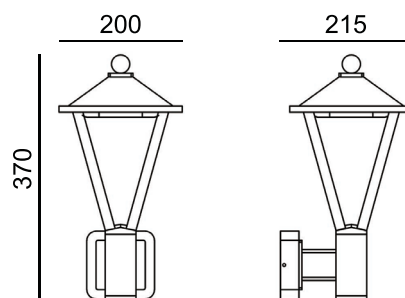

TECHNICAL DATA

TYPE

Professional LED for Exterior Lighting.

PRO	CRI ≥ 80	
IP54		L°
AC85-265V 50/60Hz		50000h

DIMENSION DRAW

Model:	Lotus
Location:	Exterior
Wattage:	12W
Materials:	Aluminium
Led Color:	3000K / 4000K / 6500K
Product Dimension:	215*200*370mm
IP Code:	54
Fixation:	Wall
CRI :	80
Lumen Output:	890LM
Frequency:	50/60 Hz
Beam Angle:	L°